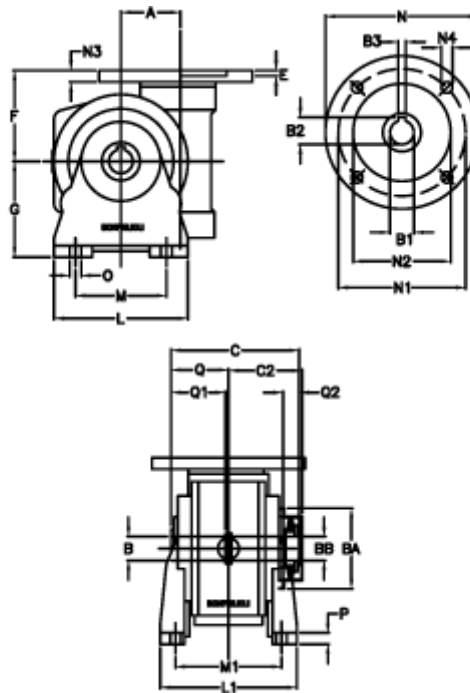

Article number: 390204906032716
 Description: Worm Gear with Torque Limiter
 VF 49-L1-V-60 P71B5

Measures

a	= 49.50	C2	= 63,5	M1	= 98.5	Q	= 51.0
B	= 25	Description	= VF 49V-xx-71B5	N	= 160	Q1	= 41
B1 E7	= 14	E	= 3.0	N1	= 130	Q2	= 15
B2	= 16.3	F	= 70	N2	= 110		
B3 H9	= 5	g	= 82	N3	= 10.5		
BA	= 63	L	= 110	N4	= 9,5		
BB H7	= 14	L1	= 124.0	O	= 8.5		
C	= 105	m	= 63	P	= 12		